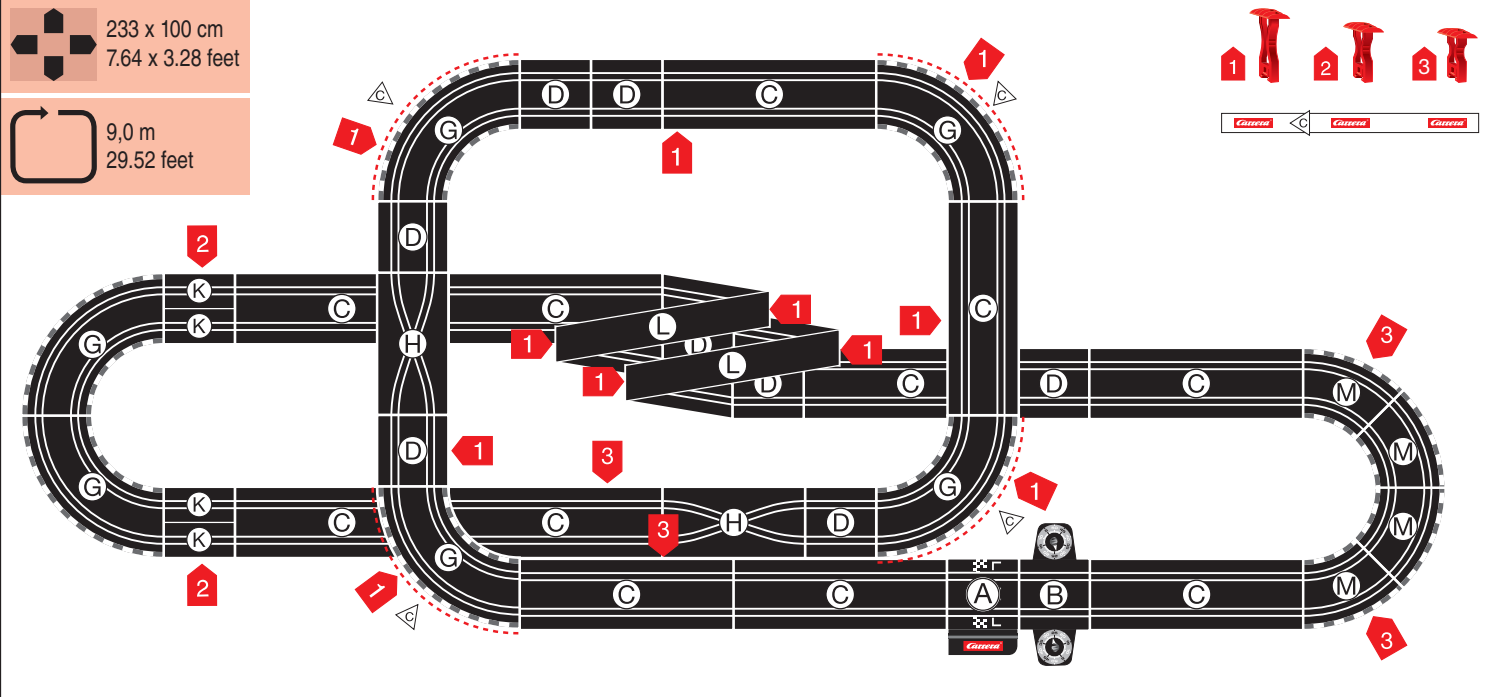

RACE UP!

Stadlbauer Marketing + Vertrieb GmbH · Rennbahn Allee 1 · 5412 Puch / Salzburg · Austria · carrera-toys.com

20062520

233 x 100 cm
7.64 x 3.28 feet

9,0 m
29.52 feet

7.60.12.436.00

WARNING:
CHOKING HAZARD - SMALL PARTS
NOT FOR CHILDREN UNDER 3 YEARS.