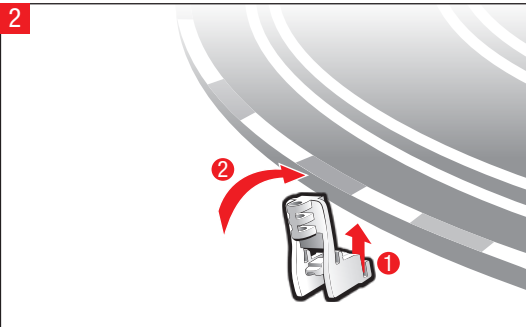

RACE UP!

Stadlbauer Marketing + Vertrieb GmbH · Rennbahn Allee 1 · 5412 Puch / Salzburg · Austria · carrera-toys.com

20062520

233 x 100 cm
7.64 x 3.28 feet

9,0 m
29.52 feet

7.60.12.436.00

WARNING:
CHOKING HAZARD - SMALL PARTS
NOT FOR CHILDREN UNDER 3 YEARS.