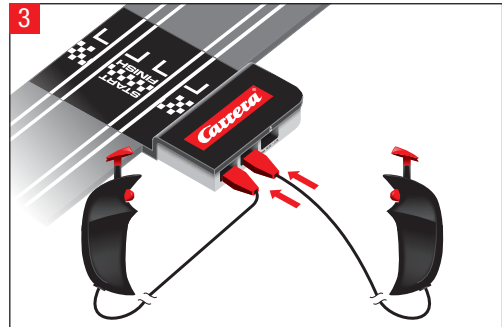

RACE UP!

Stadlbauer Marketing + Vertrieb GmbH · Rennbahn Allee 1 · 5412 Puch / Salzburg · Austria · carrera-toys.com

20062520

233 x 100 cm
7.64 x 3.28 feet

9,0 m
29.52 feet

7.60.12.436.00

WARNING:
CHOKING HAZARD - SMALL PARTS
NOT FOR CHILDREN UNDER 3 YEARS.