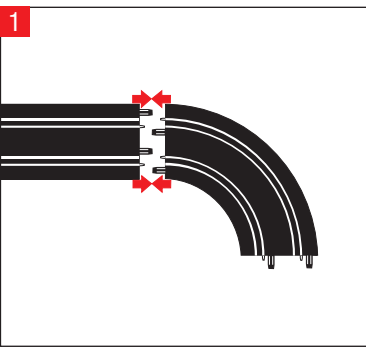

RACE UP!

Stadlbauer Marketing + Vertrieb GmbH · Rennbahn Allee 1 · 5412 Puch / Salzburg · Austria · carrera-toys.com

20062520

233 x 100 cm
7.64 x 3.28 feet

9,0 m
29.52 feet

7.60.12.436.00

WARNING:
CHOKING HAZARD - SMALL PARTS
NOT FOR CHILDREN UNDER 3 YEARS.