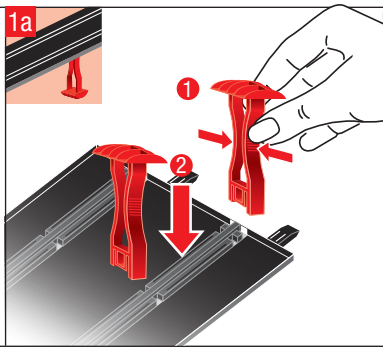

RACE UP!

Stadlbauer Marketing + Vertrieb GmbH · Rennbahn Allee 1 · 5412 Puch / Salzburg · Austria · carrera-toys.com

20062520

233 x 100 cm
7.64 x 3.28 feet

9,0 m
29.52 feet

7.60.12.436.00

WARNING:
CHOKING HAZARD - SMALL PARTS
NOT FOR CHILDREN UNDER 3 YEARS.