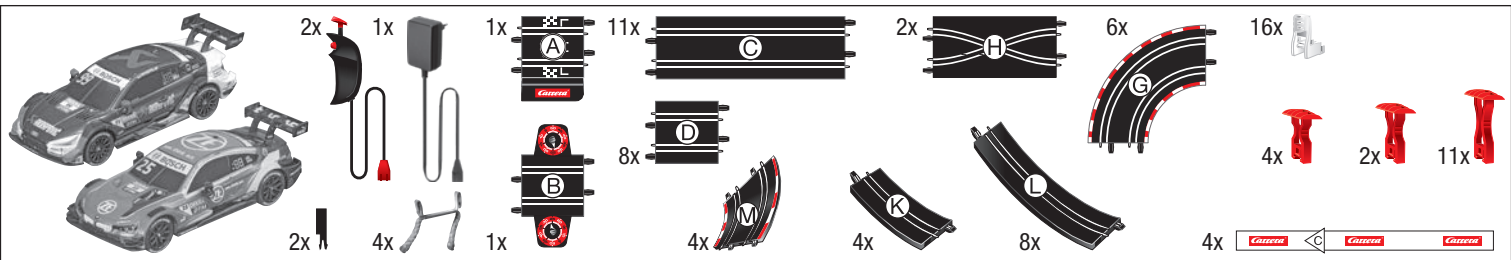

RACE UP!

Stadlbauer Marketing + Vertrieb GmbH · Rennbahn Allee 1 · 5412 Puch / Salzburg · Austria · carrera-toys.com

20062520

233 x 100 cm
7.64 x 3.28 feet

9,0 m
29.52 feet

7.60.12.436.00

WARNING:
CHOKING HAZARD - SMALL PARTS
NOT FOR CHILDREN UNDER 3 YEARS.