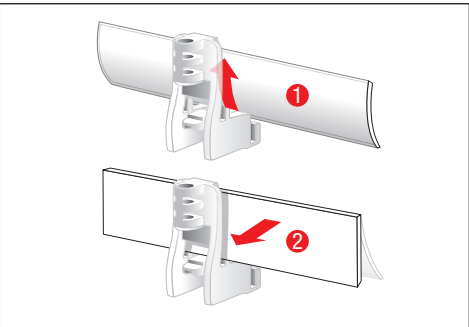

RACE UP!

Stadlbauer Marketing + Vertrieb GmbH · Rennbahn Allee 1 · 5412 Puch / Salzburg · Austria · carrera-toys.com

20062520

233 x 100 cm
7.64 x 3.28 feet

9,0 m
29.52 feet

7.60.12.436.00

WARNING:
CHOKING HAZARD - SMALL PARTS
NOT FOR CHILDREN UNDER 3 YEARS.