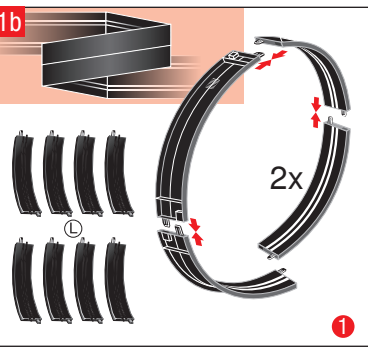

RACE UP!

Stadlbauer Marketing + Vertrieb GmbH · Rennbahn Allee 1 · 5412 Puch / Salzburg · Austria · carrera-toys.com

20062520

233 x 100 cm
7.64 x 3.28 feet

9,0 m
29.52 feet

7.60.12.436.00

WARNING:
CHOKING HAZARD - SMALL PARTS
NOT FOR CHILDREN UNDER 3 YEARS.